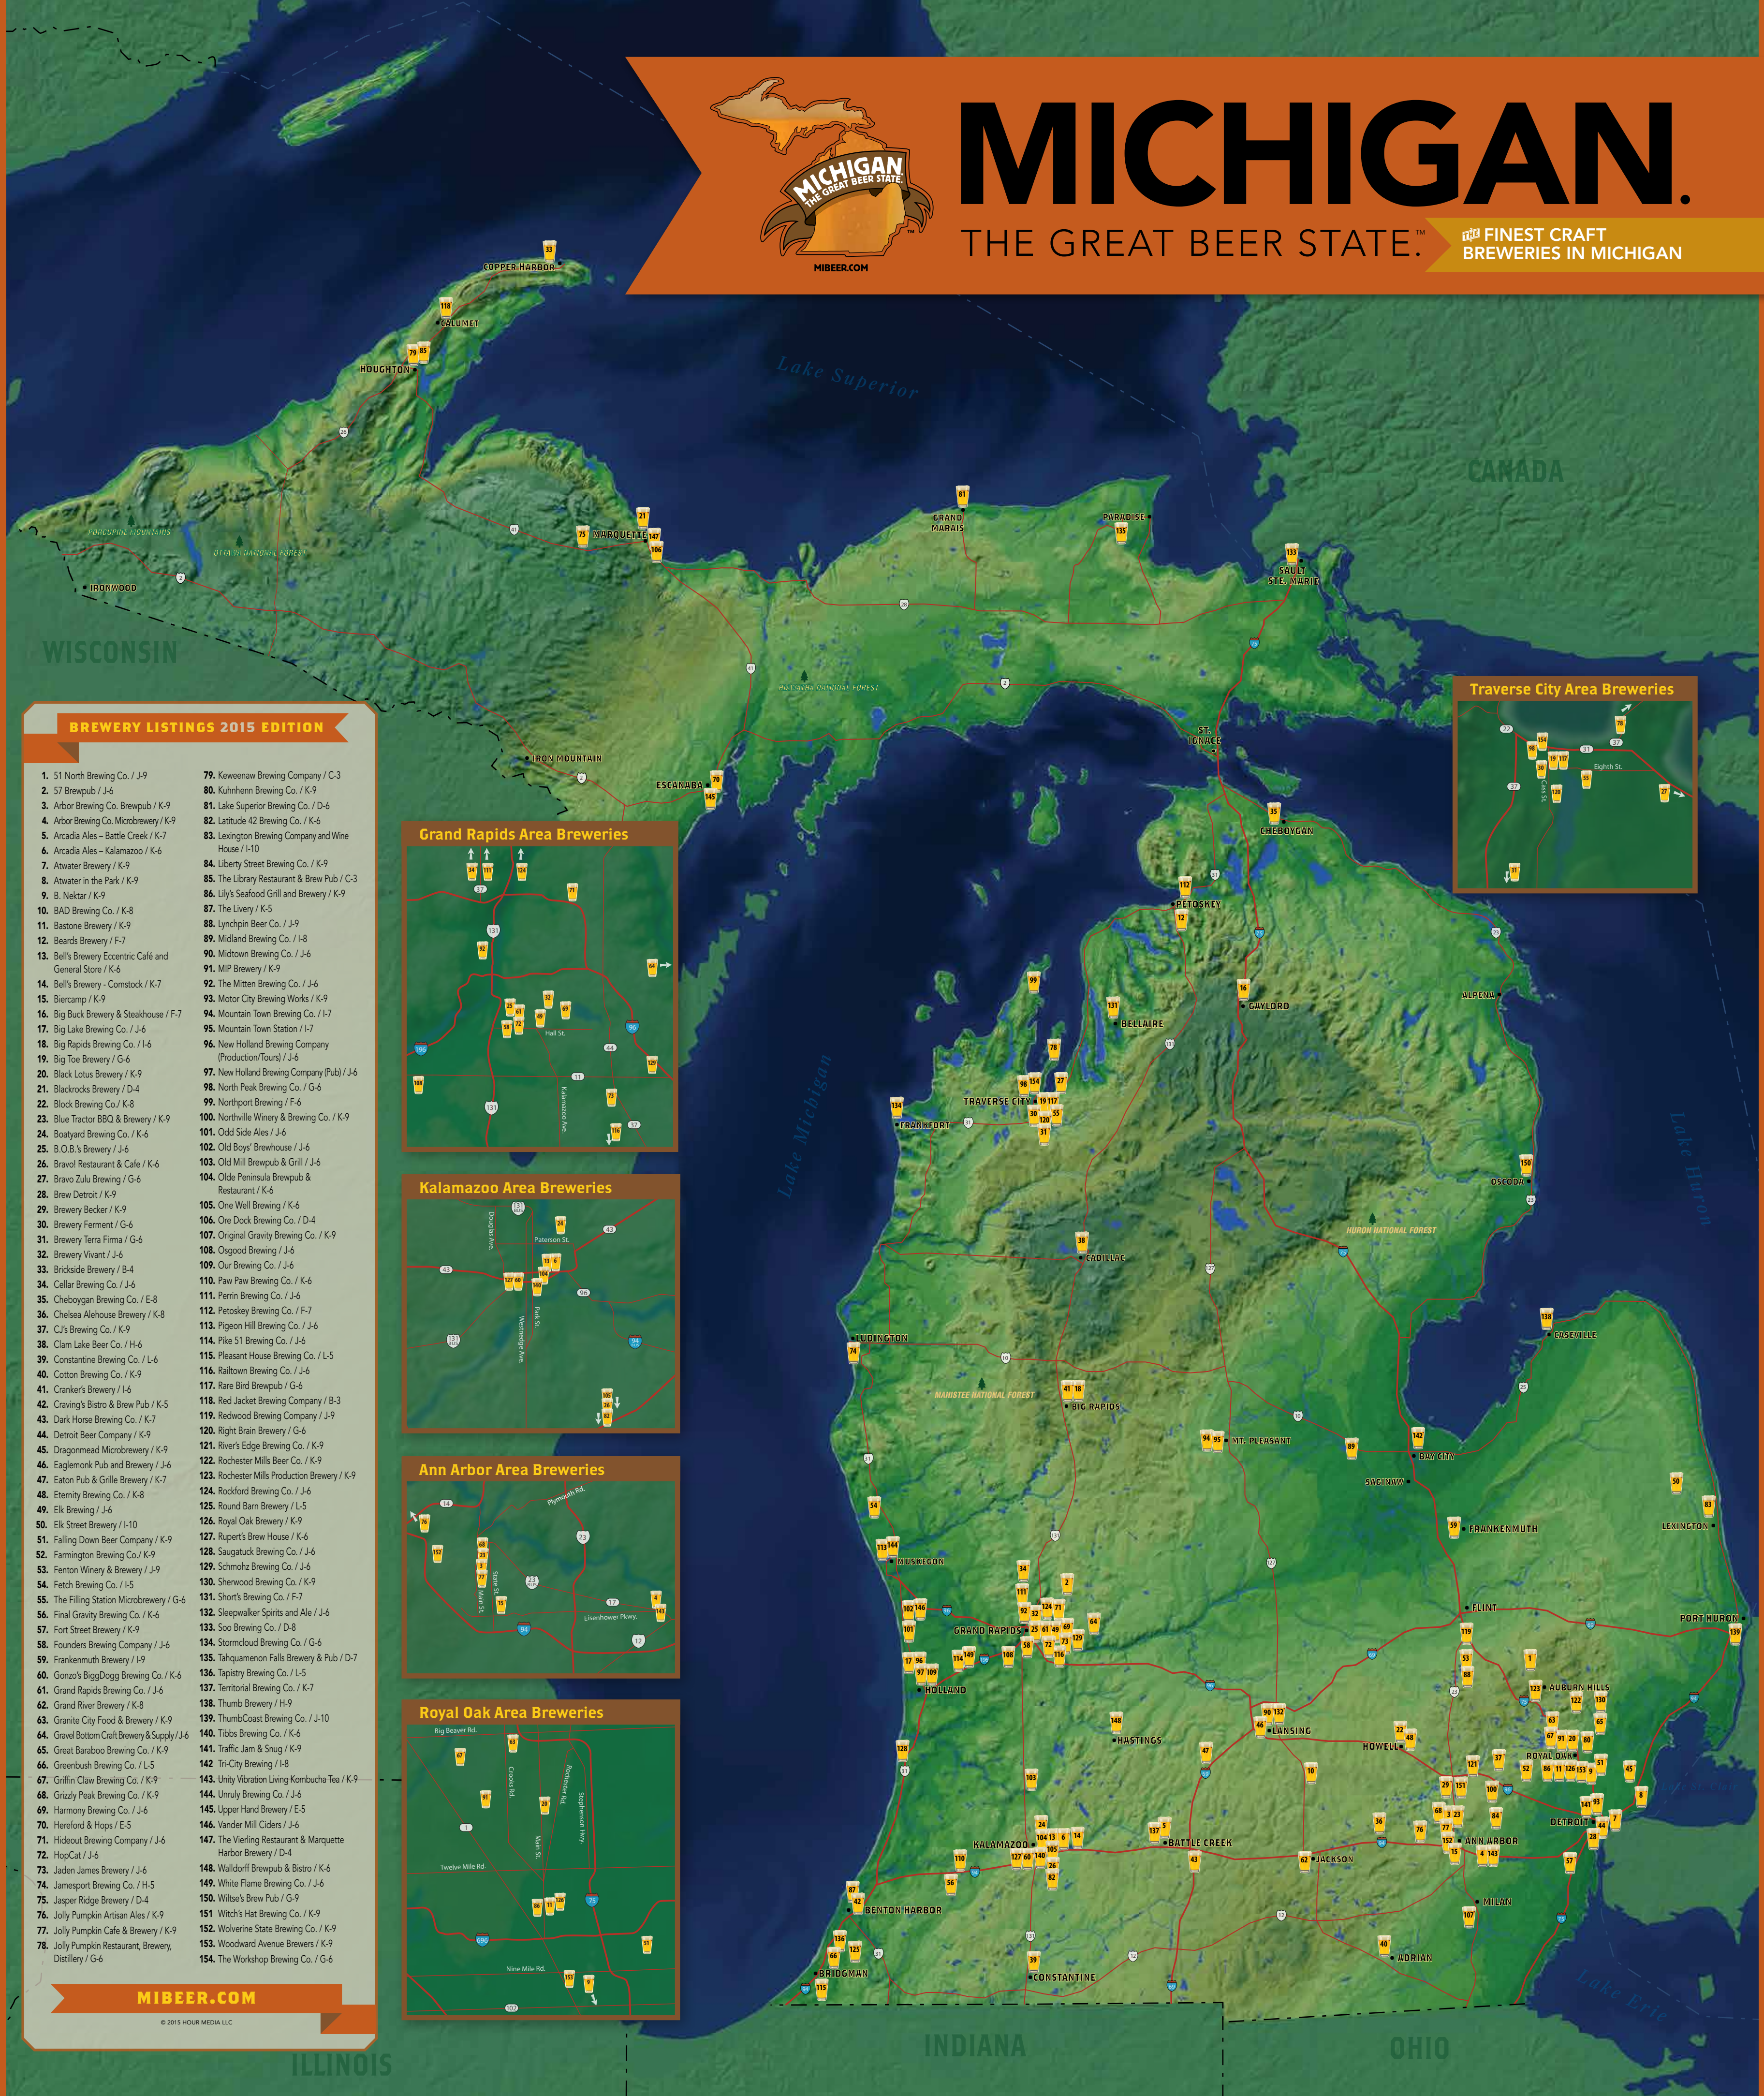

# MICHIGAN.

THE GREAT BEER STATE.™

FINEST CRAFT BREWERIES IN MICHIGAN